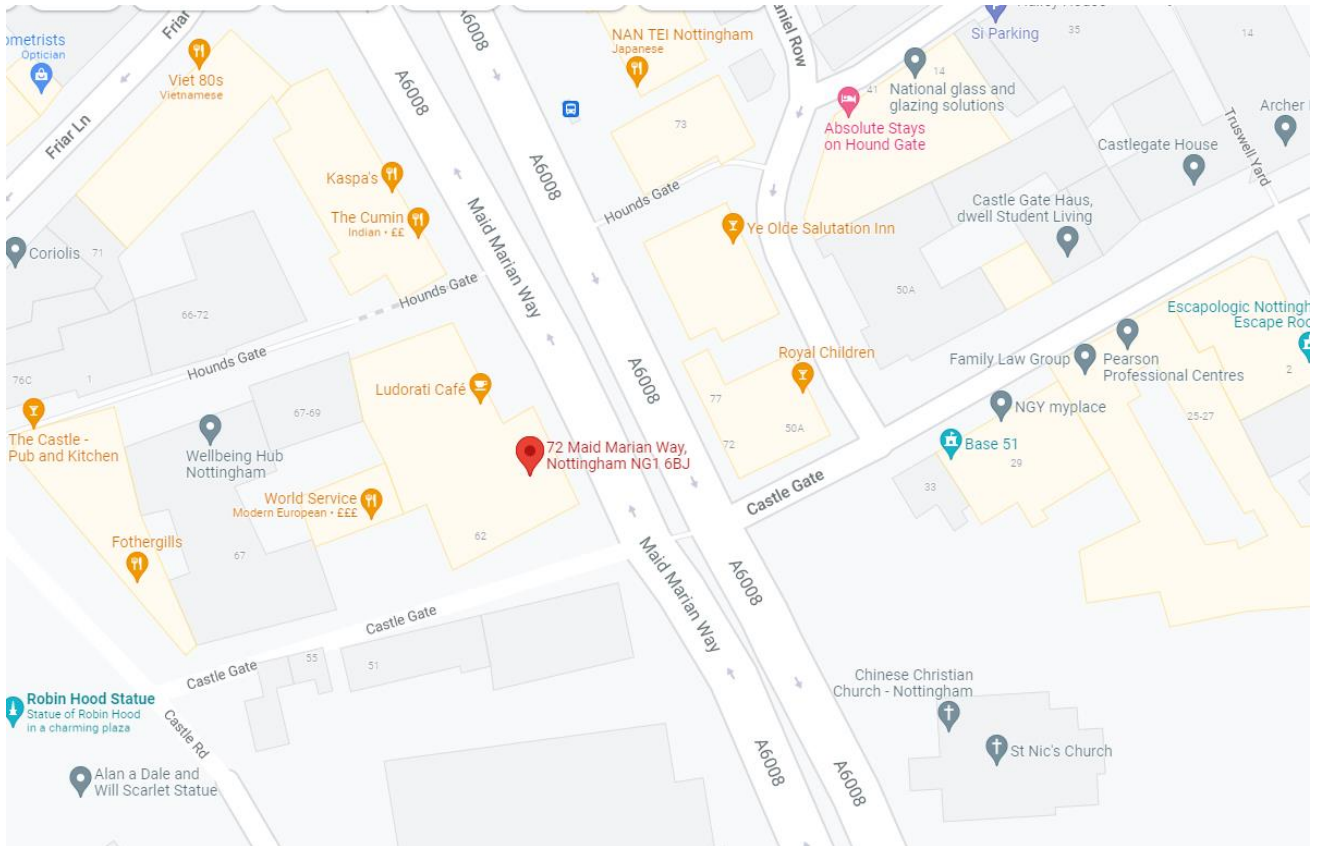

Your PIP assessment is at Castle Heights, Nottingham

Map data ©2022 Google

Parking

The closest car park is St James Street Car Park, which is a few minutes' walk away. The post code to use is NG1 6EY.

There is no designated drop off area immediately outside of the assessment centre, however visitors can be dropped off at Friar Lane approximately 500ft from the from the building.

When you arrive

Remember to bring two forms of ID with you.

When you arrive at the centre, please go directly to the third floor to sign in.

There are two lifts available to the third floor and you'll need to turn left when you get out of the lift.

Useful info

There are ramps and lifts available.

The assessment centre also has accessible toilets and a side door for disabled access.