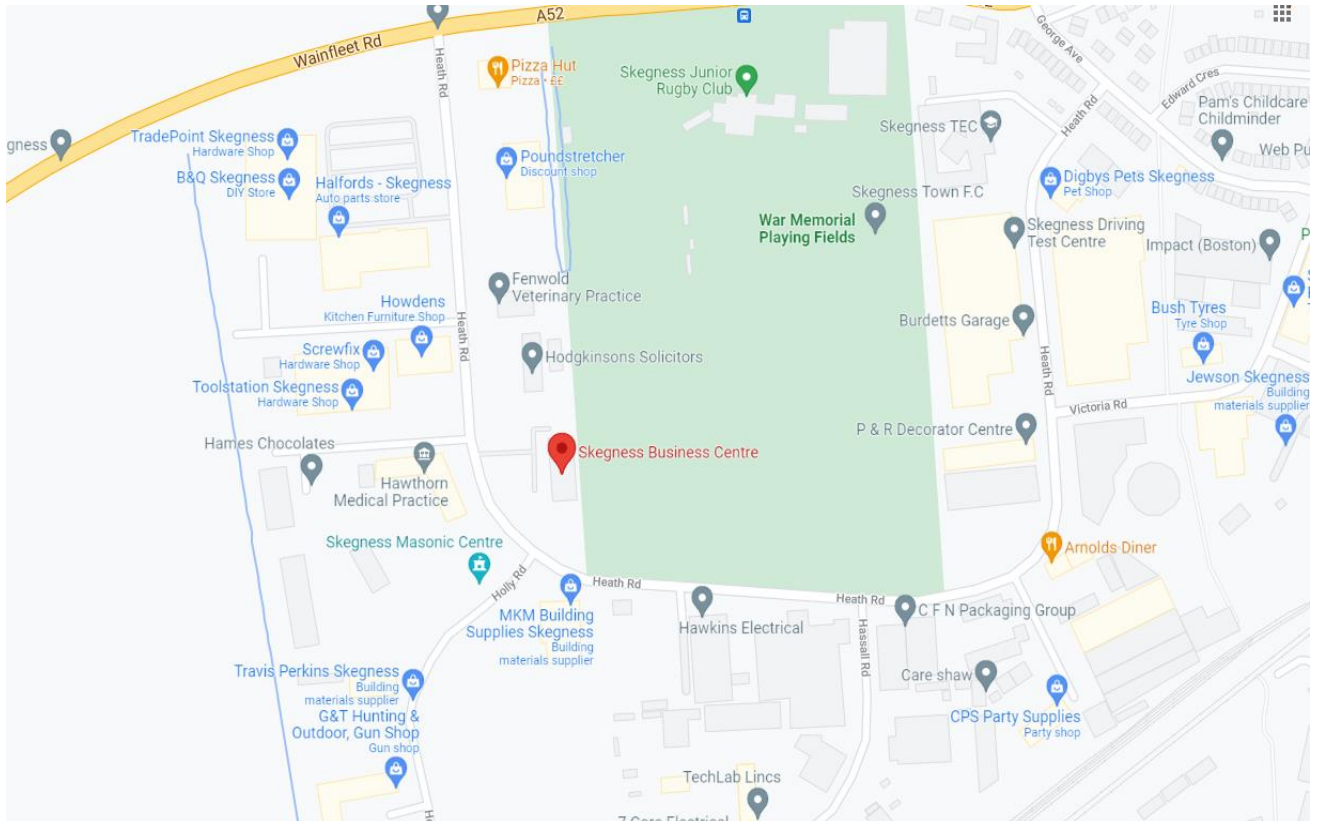

Your PIP assessment is at Skegness Business Centre, Skegness

Map data ©2022 Google

Parking

Free visitor parking is available on site.

There are two disabled bays directly outside the main doors of the centre.

When you arrive

Remember to bring two forms of ID with you.

You will enter the assessment centre via a push door which leads straight into the reception area.

Please let the receptionist know that you have arrived for an appointment.

Useful info

The assessment room is located on the ground floor and there are accessible toilets.