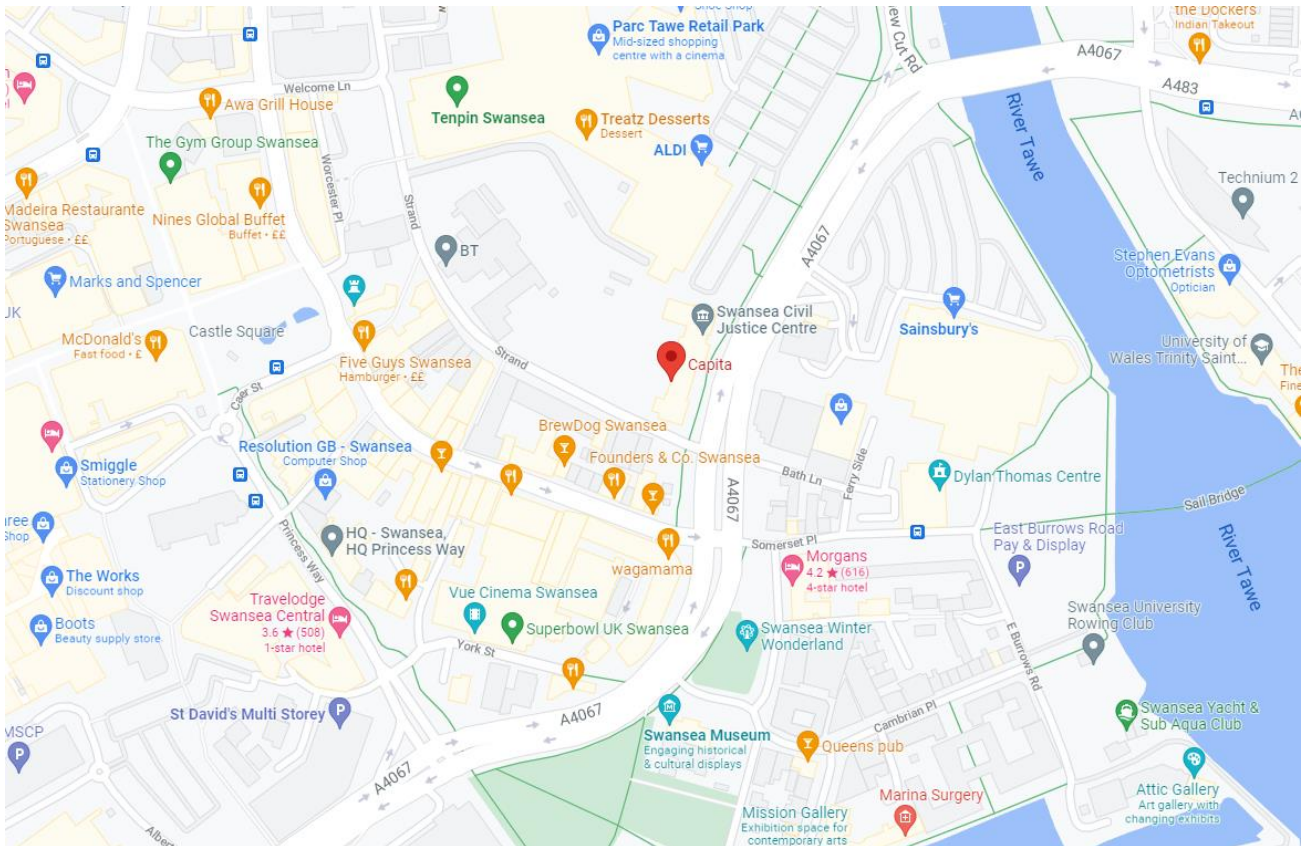

Your PIP assessment is at Frigate House, Swansea

Map data ©2022 Google

Parking

There is 2 hours free parking available at Sainsbury's (SA1 8JA) less than 500ft from the centre. There is also Pay and Display parking on Strand (SA1 2AE) which is 0.1 miles from the centre.

There is limited Blue Badge parking available on Strand.

There are also car parks at Aldi and Sainsburys near the assessment centre.

When you arrive

Remember to bring two forms of ID with you.

Please let the receptionist know you have arrived for an appointment.

Useful info

A ramp is available at the back via the car park entrance.

All assessment rooms are on the ground floor and there is an accessible toilet.